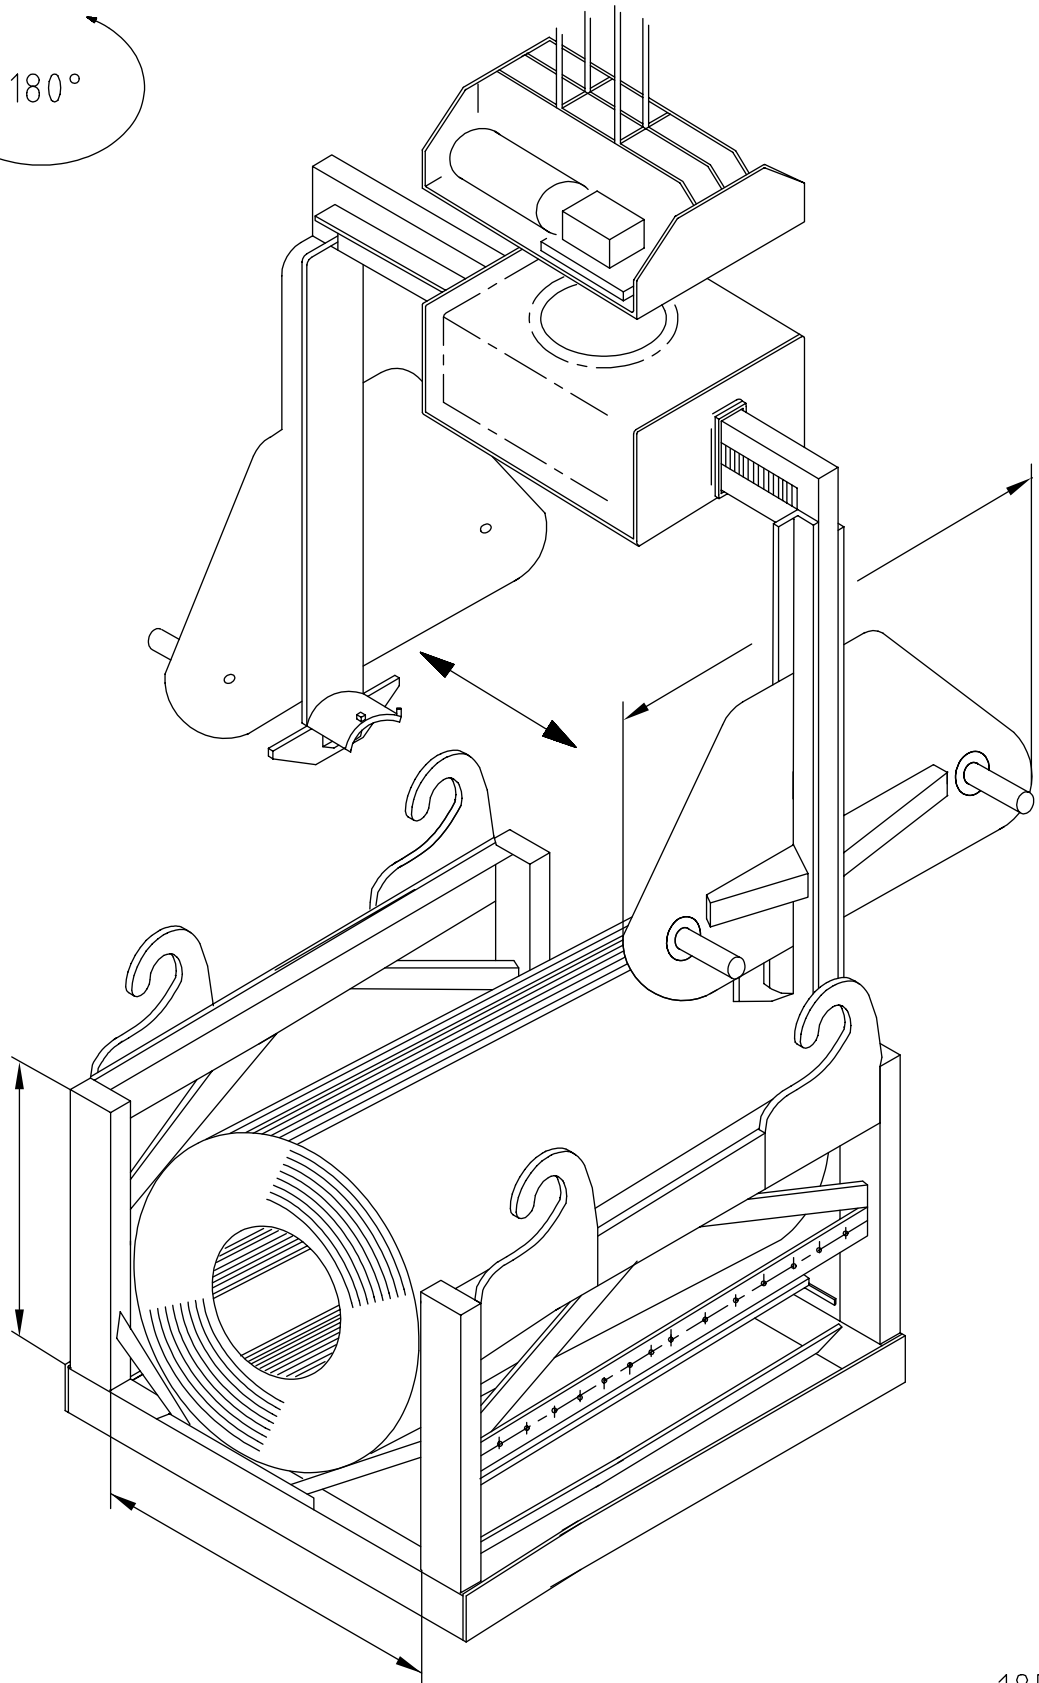

m=kg $\overline{\text{mm}}$
Alterations reserved

18D50301