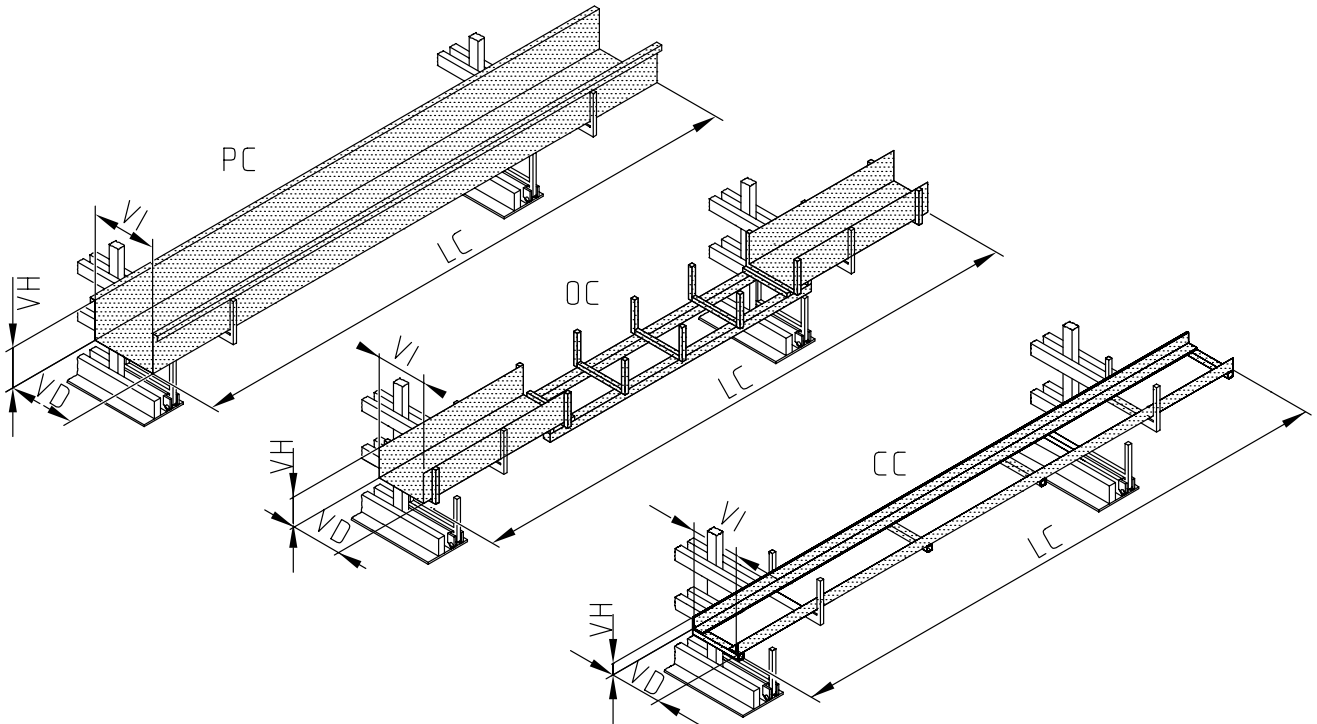

(Mini-) Jumbo

Uitrolstelling
Ausrol-regal
Space saver rack
Systeme Extractible