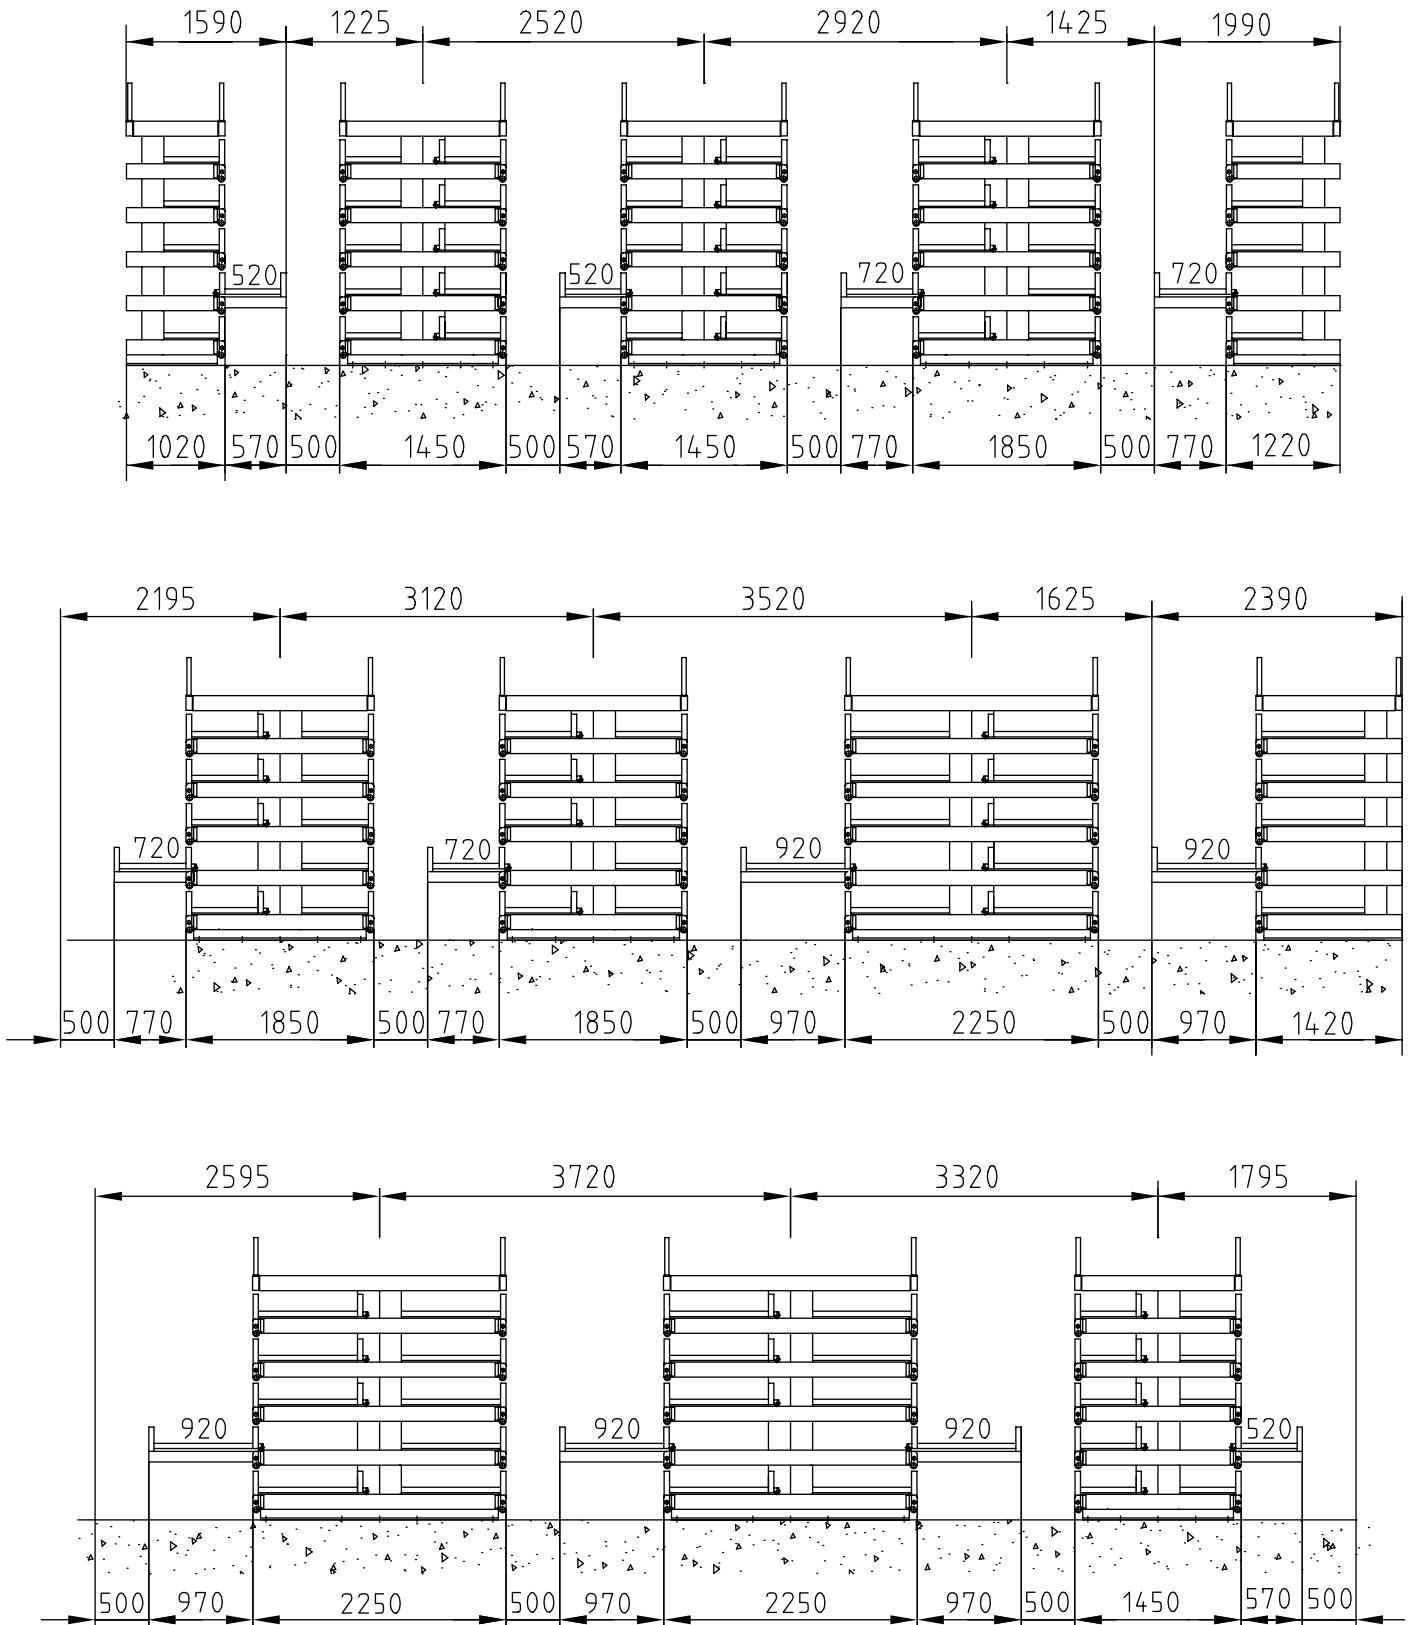

(Mini-) Jumbo

Uitrolstelling
Ausrol-regal
Space saver rack
Systeme Extractible